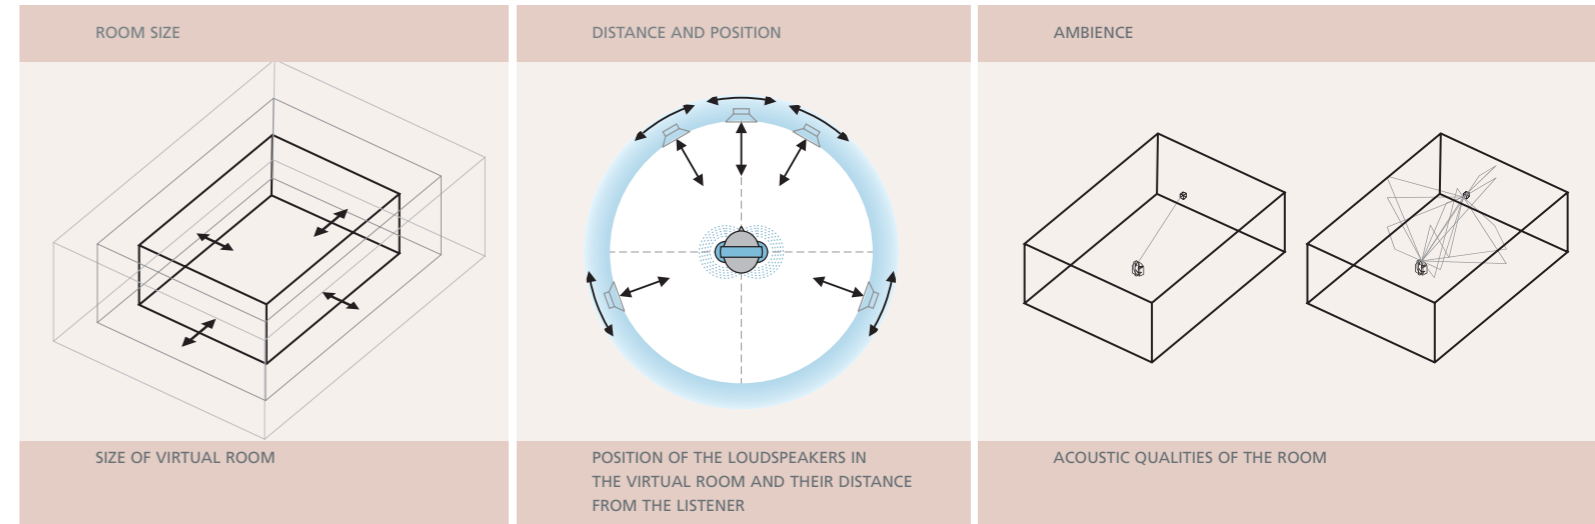

THE FIRST PORTABLE CONTROL ROOM

HEADZONE

HEADZONE PROFESSIONAL 5.1 MONITORING THROUGH A MOBILE HEADPHONE SYSTEM

beyerdynamic introduces Headzone, the first mobile headphone system that allows professional monitoring with virtual 5.1 reproduction. Thanks to "Binaural Environment Modelling" technology and patented ultrasonic-headtracking, Headzone creates a sound sensation that's as real as reality itself – available in a compact, transportable headphone monitoring system. Headzone – the innovation from the inventor of headphones.

CREATE YOUR OWN ACOUSTIC REALITY

HEADZONE

ROOM MODELLING SIMULATING YOUR OWN PERSONAL REFERENCE CONTROL ROOM

With Headzone's advanced environment simulation software it's easy to model the sound of a loudspeaker system (up to 5.1) and to recall it at any time. The parameters that affect sound in a real room can all be adjusted virtually: the position of the loudspeakers in the room, their distance from the listener, the size and also the acoustic qualities of the room. So it's you who decides the audio environment in which to work at any time.