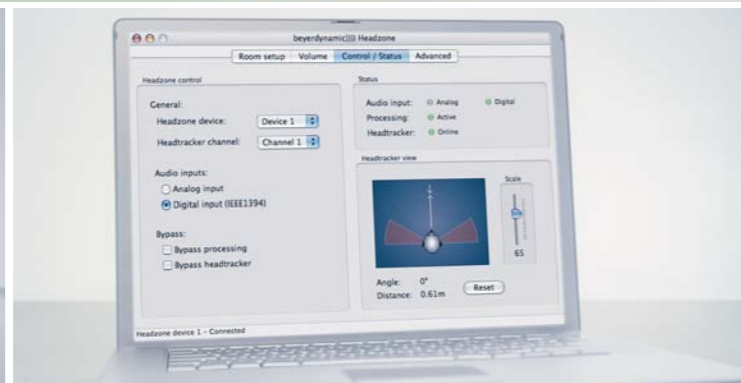

STATIONARY MOVEMENT

HEADZONE

HEADTRACKING FOR PERFECT LOCALISATION AND CONSTANT SPATIAL AWARENESS

Headzone makes sound an experience. Through the use of the ultrasonic-headtracker system, Headzone permanently detects the position of your head and adapts the source audio playback position accordingly. Unlike traditional headphones, turning your head does not affect the localisation of Headzone's sound. As in a real environment, when using Headzone the virtual speaker or sound source is located in front of, next to or behind you depending on how you turn your head, therefore simulating the "sweet spot" in your control room. The result is so effective that you completely forget that you are wearing headphones.

SURROUND SIMULATION WITHOUT HEADTRACKING
THE LOUDSPEAKERS ARE FOLLOWING THE HEAD MOVEMENT OF THE LISTENER.

SURROUND SIMULATION WITH HEADTRACKING
THE HEADZONE HEADTRACKER PERMANENTLY DETECTS THE POSITION OF THE LISTENER'S HEAD AND ADAPTS THE SOURCE AUDIO PLAYBACK POSITION ACCORDINGLY. THE LOUDSPEAKERS REMAIN AT THEIR FIXED POSITION IN THE VIRTUAL ROOM.

TRUE VIRTUAL REALITY, NO MATTER WHERE YOU ARE

HEADZONE

HEADZONE FOR SURROUND STUDIO MONITORING

Regardless of whether it is used as a secondary listening device in professional surround studios, as a solution for 5.1 surround monitoring or whilst out and about: With Headzone, you can take your reference control room with you.

HEADZONE FOR BROADCAST MONITORING

Even in the most compact of broadcast vehicles, Headzone is the ideal solution for surround monitoring. The system requires minimal space and can be installed quickly. But that's not all: Headzone is so discreet that the surround material can even be listened to whilst on location during live recording.