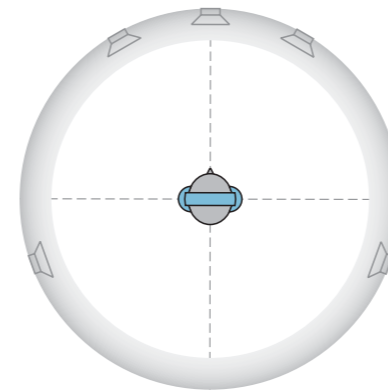

SURROUND SIMULATION WITHOUT HEADTRACKING
THE LOUDSPEAKERS ARE FOLLOWING THE HEAD MOVEMENT OF THE LISTENER.

SURROUND SIMULATION WITH HEADTRACKING
THE HEADZONE HEADTRACKER PERMANENTLY DETECTS THE POSITION OF THE LISTENER'S HEAD AND ADAPTS THE SOURCE AUDIO PLAYBACK POSITION ACCORDINGLY. THE LOUDSPEAKERS REMAIN AT THEIR FIXED POSITION IN THE VIRTUAL ROOM.