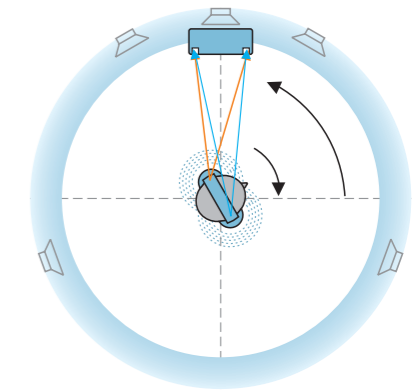

STATIONARY MOVEMENT

HEADZONE

HEADTRACKING FOR PERFECT LOCALISATION AND CONSTANT SPATIAL AWARENESS

Headzone makes sound an experience. Through the use of the ultrasonic-headtracker system, Headzone permanently detects the position of your head and adapts the source audio playback position accordingly. Unlike traditional headphones, turning your head does not affect the localisation of Headzone's sound. As in a real environment, when using Headzone the virtual speaker or sound source is located in front of, next to or behind you depending on how you turn your head, therefore simulating the "sweet spot" in your control room. The result is so effective that you completely forget that you are wearing headphones.

SURROUND SIMULATION WITHOUT HEADTRACKING
THE LOUDSPEAKERS ARE FOLLOWING THE HEAD MOVEMENT OF THE LISTENER.

SURROUND SIMULATION WITH HEADTRACKING
THE HEADZONE HEADTRACKER PERMANENTLY DETECTS THE POSITION OF THE LISTENER'S HEAD AND ADAPTS THE SOURCE AUDIO PLAYBACK POSITION ACCORDINGLY. THE LOUDSPEAKERS REMAIN AT THEIR FIXED POSITION IN THE VIRTUAL ROOM.