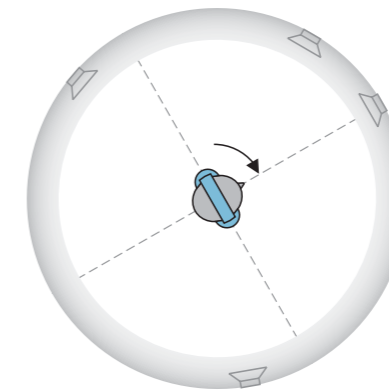

STATIONARY MOVEMENT

HEADZONE

HEADTRACKING FOR PERFECT LOCALISATION AND CONSTANT SPATIAL AWARENESS

Headzone makes sound an experience. Through the use of the ultrasonic-headtracker system, Headzone permanently detects the position of your head and adapts the source audio playback position accordingly. Unlike traditional headphones, turning your head does not affect the localisation of Headzone's sound. As in a real environment, when using Headzone the virtual speaker or sound source is located in front of, next to or behind you depending on how you turn your head, therefore simulating the "sweet spot" in your control room. The result is so effective that you completely forget that you are wearing headphones.

SURROUND SIMULATION WITHOUT HEADTRACKING
THE LOUDSPEAKERS ARE FOLLOWING THE HEAD MOVEMENT OF THE LISTENER.

SURROUND SIMULATION WITH HEADTRACKING
THE HEADZONE HEADTRACKER PERMANENTLY DETECTS THE POSITION OF THE LISTENER'S HEAD AND ADAPTS THE SOURCE AUDIO PLAYBACK POSITION ACCORDINGLY. THE LOUDSPEAKERS REMAIN AT THEIR FIXED POSITION IN THE VIRTUAL ROOM.