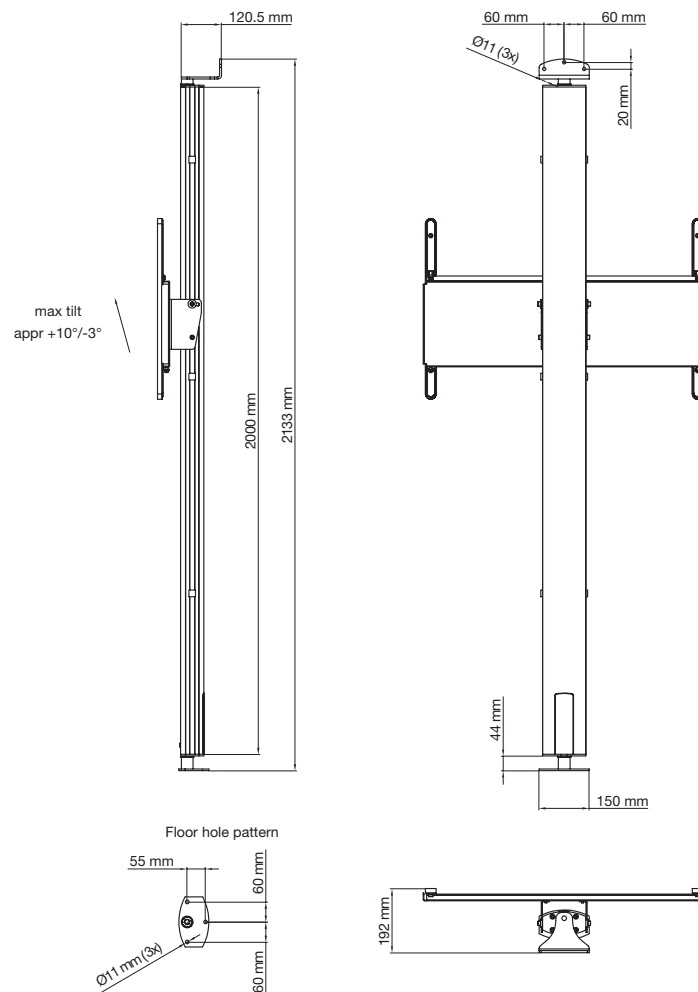

SMS FLATSCREEN WFH ST2000

INFO

- Color: Black or aluminium/silver.
- Max load: 200 kg
- Weight: 19 kg
- Total length: 2133 mm
- Swivel & Tilt: The screen can be swiveled approx 20° and tilted +10°/-3°.

Optional: Shelves (page 6:S2), SMS Flatscreen H2 Unislide (if you are to use more than one screen on the bracket.)

Require Universal slide: SMS Flatscreen H2 Unislide (Included).
Vesa standard: 200x200/400x200/400x400/600x400/800x400 and screens with max hole pattern: 800x500 mm.

NOTE: SMS Flatscreen H Unislide is **NOT** compatible with this bracket.

ART. NO

ART. NO	DESCRIPTION
PL091010EU	SMS Flatscreen WFH ST2000 Black EU
PL091010	SMS Flatscreen WFH ST2000 Black
PL091011EU	SMS Flatscreen WFH ST2000 A/S EU
PL091011	SMS Flatscreen WFH ST2000 A/S

DESCRIPTION

EU in the article number shows that the bracket is delivered with an EU socket. Without EU shows that the bracket is delivered without socket.

SMART MEDIA SOLUTIONS

www.SmartMediaSolutions.se