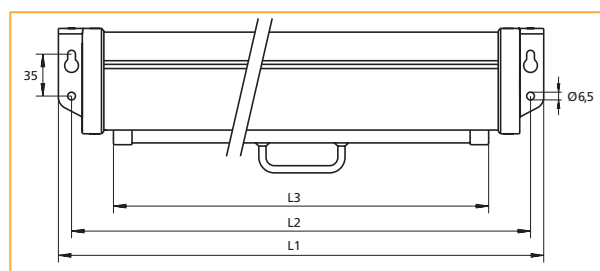

For operation

- ▶ If the projection screen is mounted at heights greater than 2.5 metres, a pull rod can be a handy aid in the rolling of a projection screen. 10800021 length 125cm

▲ Professional projection screen with spring mechanism in various aspect ratios, sizes and screen fabrics.

Technical characteristics

- ▶ Projecta products satisfy the strictest quality and safety requirements in Europe and are CE approved.
- ▶ Projecta ensures that the quality of its products are monitored by the TÜV/GS programme.
- ▶ Steel case with galvanised interior and white powder coated exterior (RAL 9016).
- ▶ Matte White S: double-sided laminated vinyl on a woven fiberglass carrier with black backing; gain 1.0 and viewing angle 50° L/R.
- ▶ Datalux S: double-sided laminated vinyl on a woven fiberglass carrier with black backing; increased gain 1.5 and viewing angle 35° L/R.
- ▶ High Power : double-sided coated vinyl on a woven fiberglass carrier with black backing; high gain 2.8 and viewing angle 25° L/R.
- ▶ Projection screen fabrics satisfy the requirements for fire resistance of construction materials and components.
- ▶ Square format (1:1) has a 2.5-cm black border on left/right side.
- ▶ Video (4:3) and HDTV (16:9) formats have a 5-cm black border all around.

Aspect ratio	Screen size	Viewing size	Nominal diagonal	
	hxx cm	hxx cm	cm	inches
1:1	160x160	151x151		
	180x180	173x173		
	200x200	195x195		
	240x240	235x235		
4:3	138x180	126x168	213	84
	153x200	143x190	254	100
	183x240	173x230	305	120
	★ 213x280	203x270	355	140
16:9	117x200	107x190	234	92
	139x240	129x230	269	106
	★ 162x280	152x270	302	119