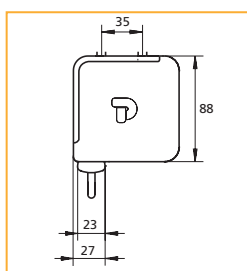

Accessories (see pages 76-77)

For mounting

- ▶ Ceiling brackets for mounting in high rooms or under recessed ceilings. 10800002 length max. 100 cm
- ▶ Wall brackets. 10800001 length 75 cm 10800041 length 30 cm

For operation

- ▶ If the projection screen is mounted at heights greater than 2.5 metres, a pull rod can be a handy aid in the rolling of a projection screen. 10800021 length 125cm

▲ Professional projection screen with spring mechanism in various aspect ratios, sizes and screen fabrics.

Technical characteristics

- ▶ Projecta products satisfy the strictest quality and safety requirements in Europe and are CE approved.
- ▶ Projecta ensures that the quality of its products are monitored by the TÜV/GS programme.
- ▶ Steel case with galvanised interior and white powder coated exterior (RAL 9016).
- ▶ Matte White S: double-sided laminated vinyl on a woven fiberglass carrier with black backing; gain 1.0 and viewing angle 50° L/R.
- ▶ Datalux S: double-sided laminated vinyl on a woven fiberglass carrier with black backing; increased gain 1.5 and viewing angle 35° L/R.
- ▶ High Power : double-sided coated vinyl on a woven fiberglass carrier with black backing; high gain 2.8 and viewing angle 25° L/R.
- ▶ Projection screen fabrics satisfy the requirements for fire resistance of construction materials and components.
- ▶ Square format (1:1) has a 2.5-cm black border on left/right side.
- ▶ Video (4:3) and HDTV (16:9) formats have a 5-cm black border all around.

Aspect ratio	Screen size	Viewing size	Nominal diagonal	
	hxx cm	hxx cm	cm	inches
1:1	160x160	151x151		
	180x180	173x173		
	200x200	195x195		
	240x240	235x235		
4:3	138x180	126x168	213	84
	153x200	143x190	254	100
	183x240	173x230	305	120
	★ 213x280	203x270	355	140
16:9	117x200	107x190	234	92
	139x240	129x230	269	106
	★ 162x280	152x270	302	119